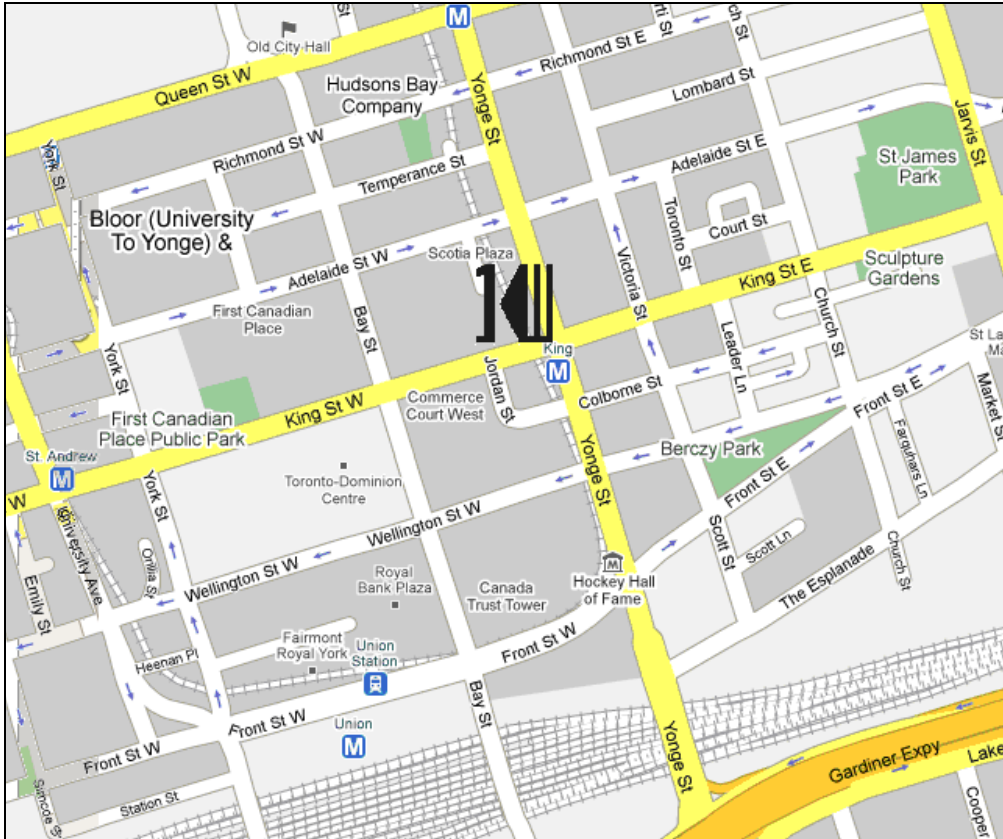

Driving Directions to 1 King Street West

from Toronto Pearson International Airport

- Drive southbound on Highway #427
- Exit eastbound on the Gardiner Expressway
- Exit northbound on Yonge Street
- Turn left Front Street West
- Turn right on Bay Street
- Turn right on King Street West
- Turn Right on Jordon Street
- Jordon Street becomes Melinda Street
- The entrance to the hotel is on Melinda Street

from the West (Detroit, Windsor, London)

- Drive eastbound on highway #401 towards Toronto
- Exit southbound onto highway #427
- Exit eastbound on the Gardiner Expressway
- Exit northbound on Yonge Street
- Turn left Front Street West
- Turn right on Bay Street
- Turn right on King Street West
- Turn Right on Jordon Street
- Jordon Street becomes Melinda Street
- The entrance to the hotel is on Melinda Street

Driving Directions to 1 King Street West

from the South (Buffalo, Rochester, Niagara Falls)

- Drive on the Gardiner Expressway towards Toronto
- Exit northbound on Yonge Street
- Turn left Front Street West
- Turn right on Bay Street
- Turn right on King Street West
- Turn Right on Jordon Street
- Jordon Street becomes Melinda Street
- The entrance to the hotel is on Melinda Street

from the East(Kingston, Ottawa, Montreal)

- Drive westbound on Highway #401
- Exit southbound on the Don Valley Parkway
- Exit westbound on the Gardiner Expressway
- Exit northbound on Yonge Street
- Turn left Front Street West
- Turn right on Bay Street
- Turn right on King Street West
- Turn Right on Jordon Street
- Jordon Street becomes Melinda Street
- The entrance to the hotel is on Melinda Street